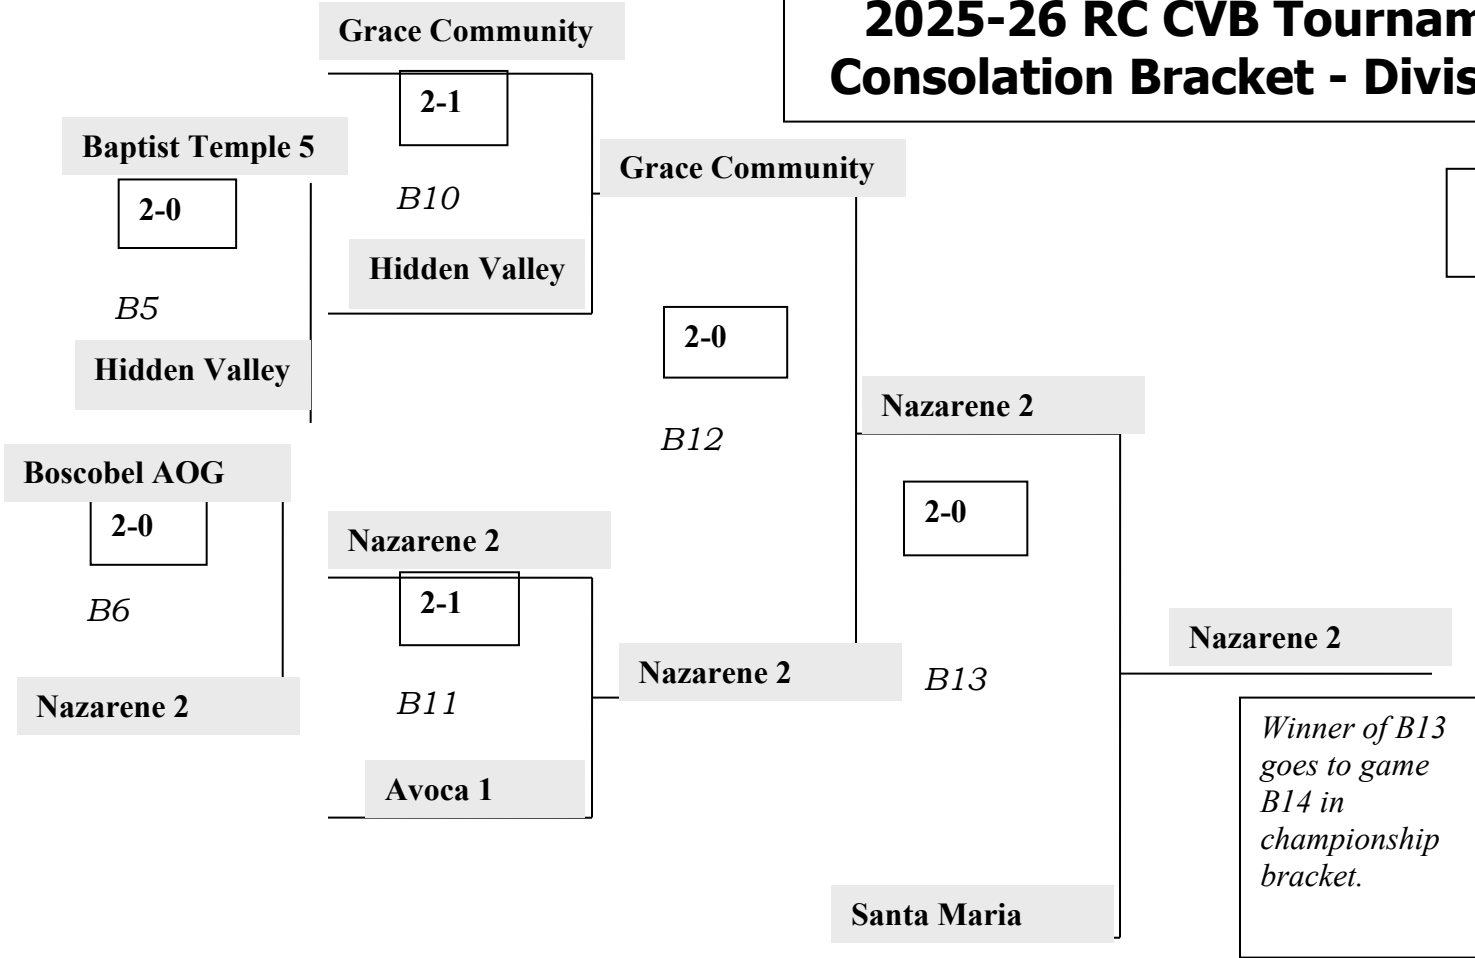

2025-26 RC CLVB Tournament Championship Bracket - Division A

*Updated
3/9/26*

2025-26 RC CVB Tournament Consolation Bracket - Division A

*Updated
3/9/26*

2025-26 RC CLVB Tournament Championship Bracket - Division B

Updated
3/9/26

2025-26 RC CVB Tournament Consolation Bracket - Division B

*Updated
3/9/26*

2025-26 RC CLVB Tournament Championship Bracket - Division C

*Updated
3/9/26*

2025-26 RC CVB Tournament Consolation Bracket - Division C