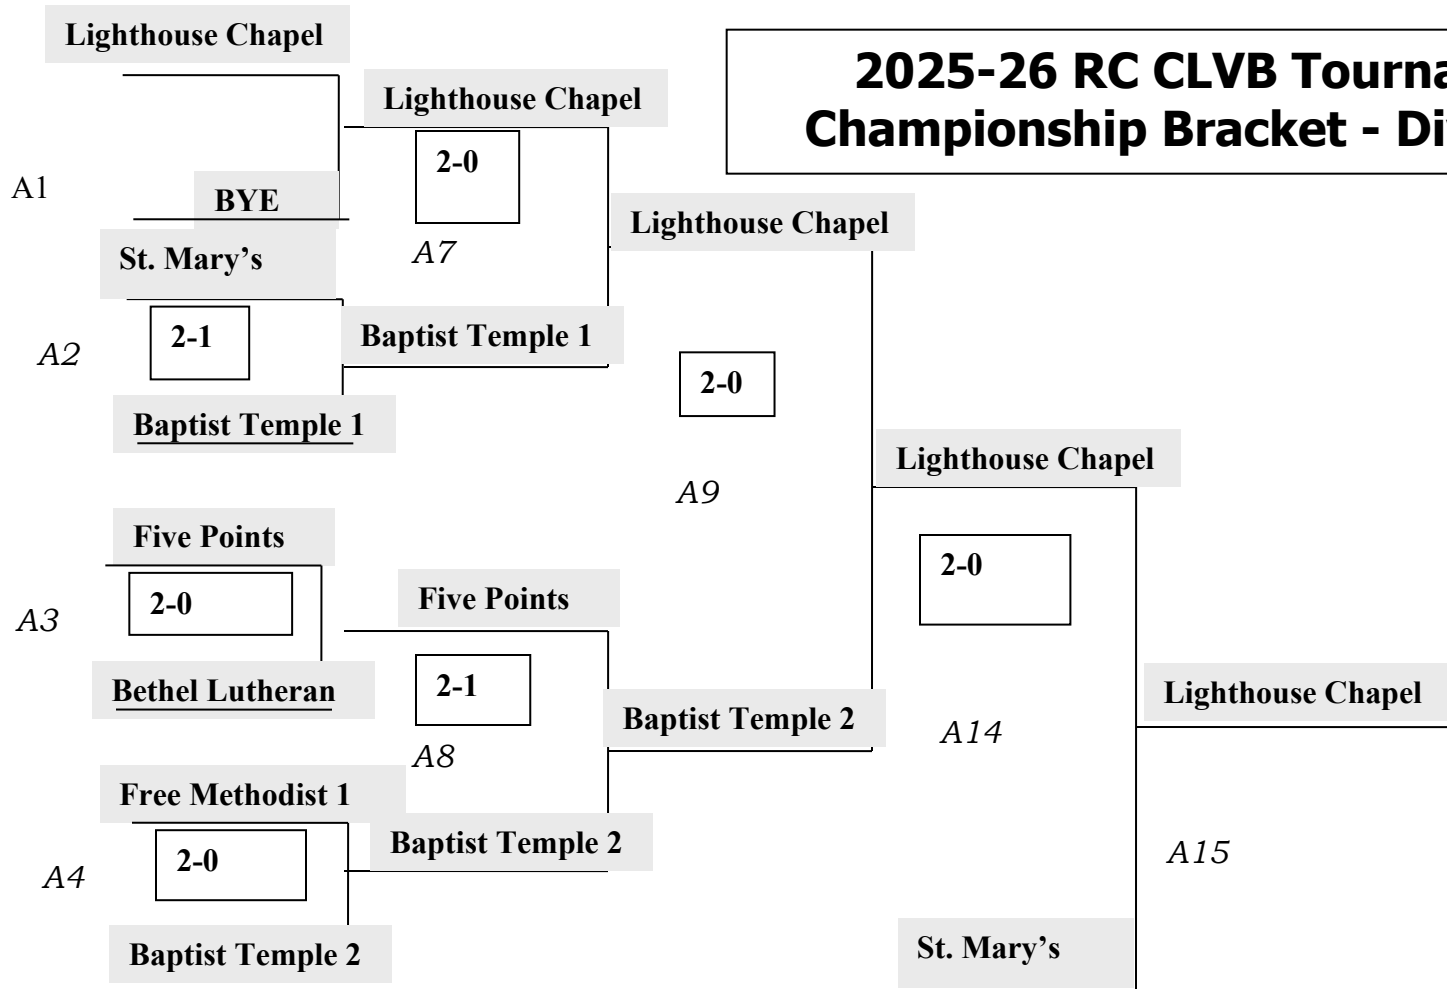

2025-26 RC CLVB Tournament Championship Bracket - Division A

*Updated
3/9/26*

2025-26 RC CVB Tournament Consolation Bracket - Division A

*Updated
3/9/26*

2025-26 RC CLVB Tournament Championship Bracket - Division B

Updated
3/9/26

2025-26 RC CVB Tournament Consolation Bracket - Division B

*Updated
3/9/26*

2025-26 RC CLVB Tournament Championship Bracket - Division C

*Updated
3/9/26*

2025-26 RC CVB Tournament Consolation Bracket - Division C