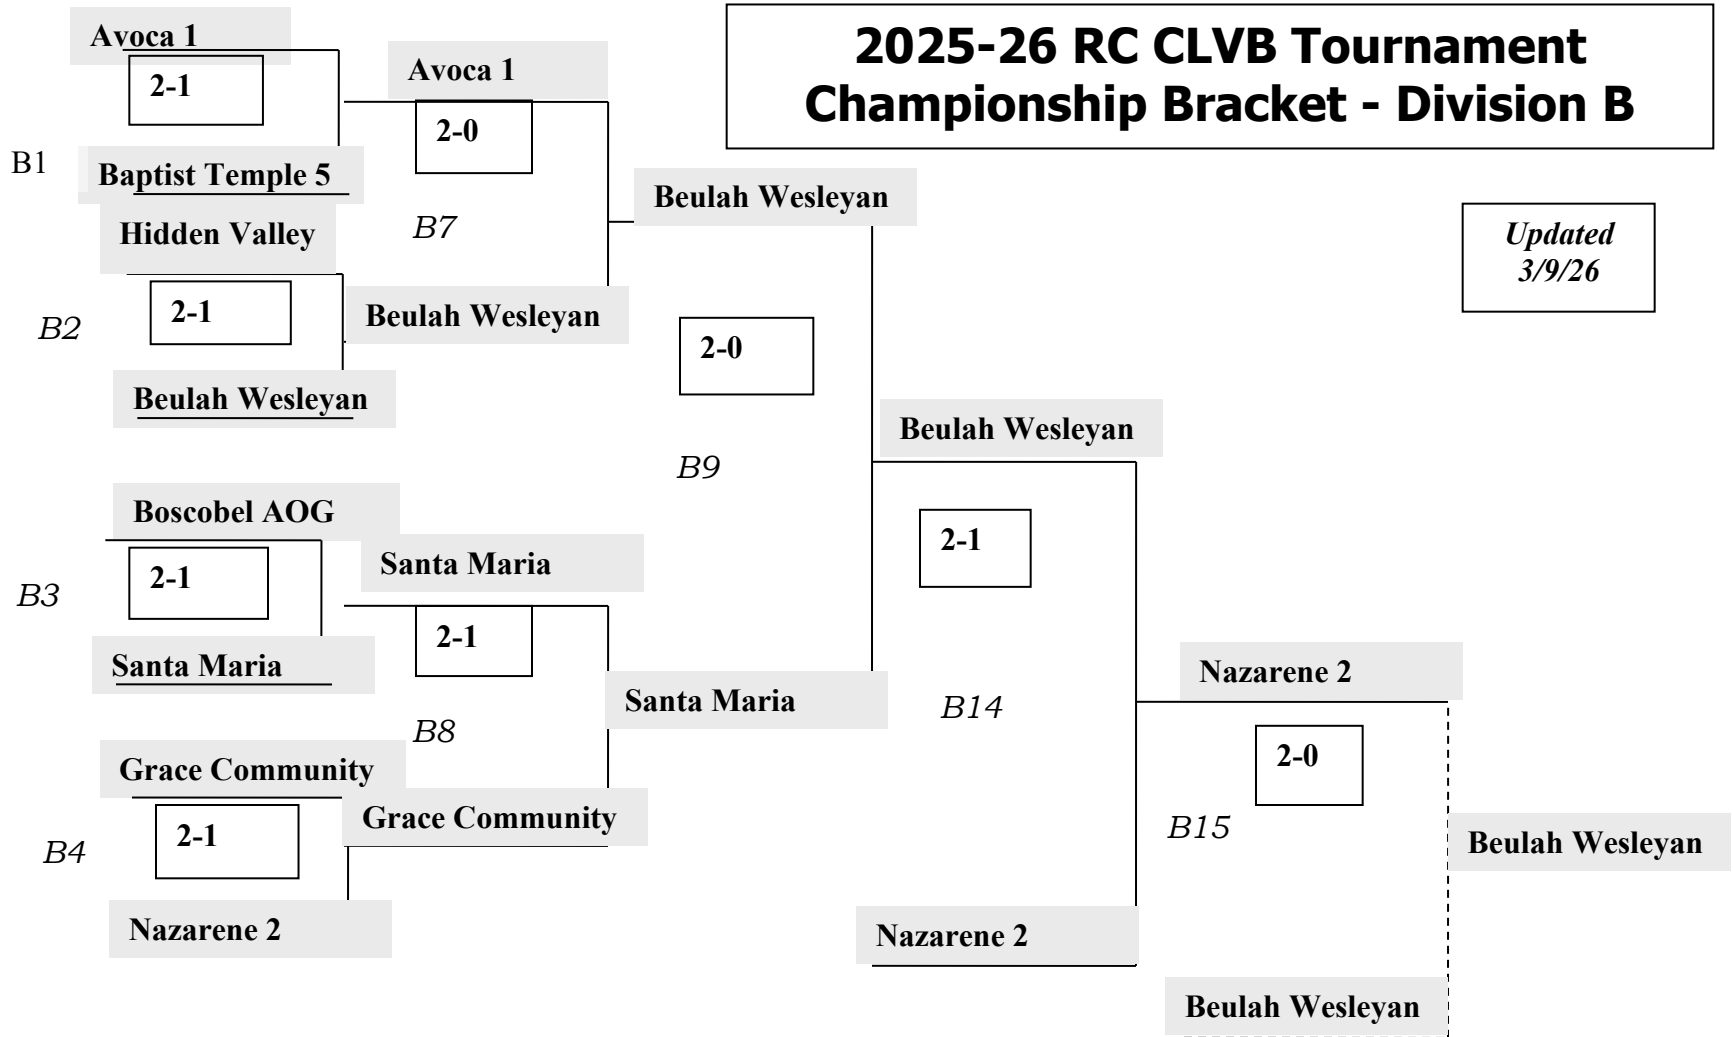

2025-26 RC CLVB Tournament Championship Bracket - Division A

*Updated
3/9/26*

2025-26 RC CVB Tournament Consolation Bracket - Division A

*Updated
3/9/26*

2025-26 RC CLVB Tournament Championship Bracket - Division B

Updated
3/9/26

2025-26 RC CVB Tournament Consolation Bracket - Division B

*Updated
3/9/26*

2025-26 RC CLVB Tournament Championship Bracket - Division C

*Updated
3/9/26*

2025-26 RC CVB Tournament Consolation Bracket - Division C