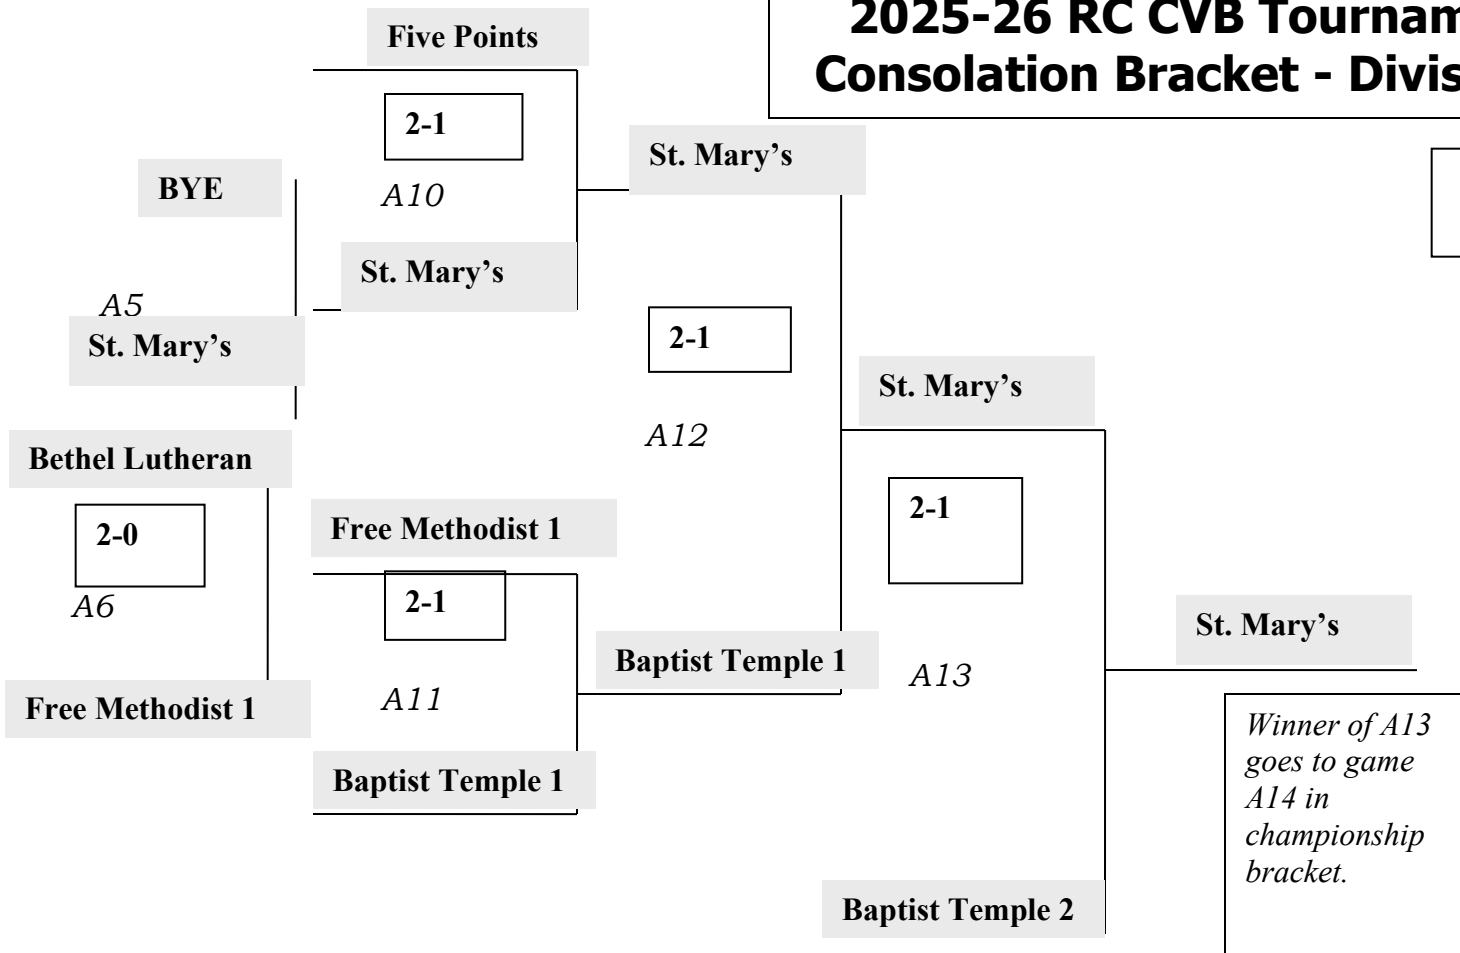

2025-26 RC CLVB Tournament Championship Bracket - Division A

*Updated
3/9/26*

2025-26 RC CVB Tournament Consolation Bracket - Division A

*Updated
3/9/26*

2025-26 RC CLVB Tournament Championship Bracket - Division B

Updated
3/9/26

2025-26 RC CVB Tournament Consolation Bracket - Division B

*Updated
3/9/26*

2025-26 RC CLVB Tournament Championship Bracket - Division C

*Updated
3/9/26*

2025-26 RC CVB Tournament Consolation Bracket - Division C

Nazarene 1

C13

Avoca 2

C11

Nazarene 1

Winner of C13
goes to game
C14 in
championship
bracket.

Avoca 2